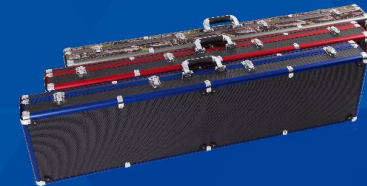

custom flight case with trolley
(All the parts and dimension could change)

custom plastic case
(Dimension could not change, other parts could change. Inner dimension: 450*310*45+90 MM)